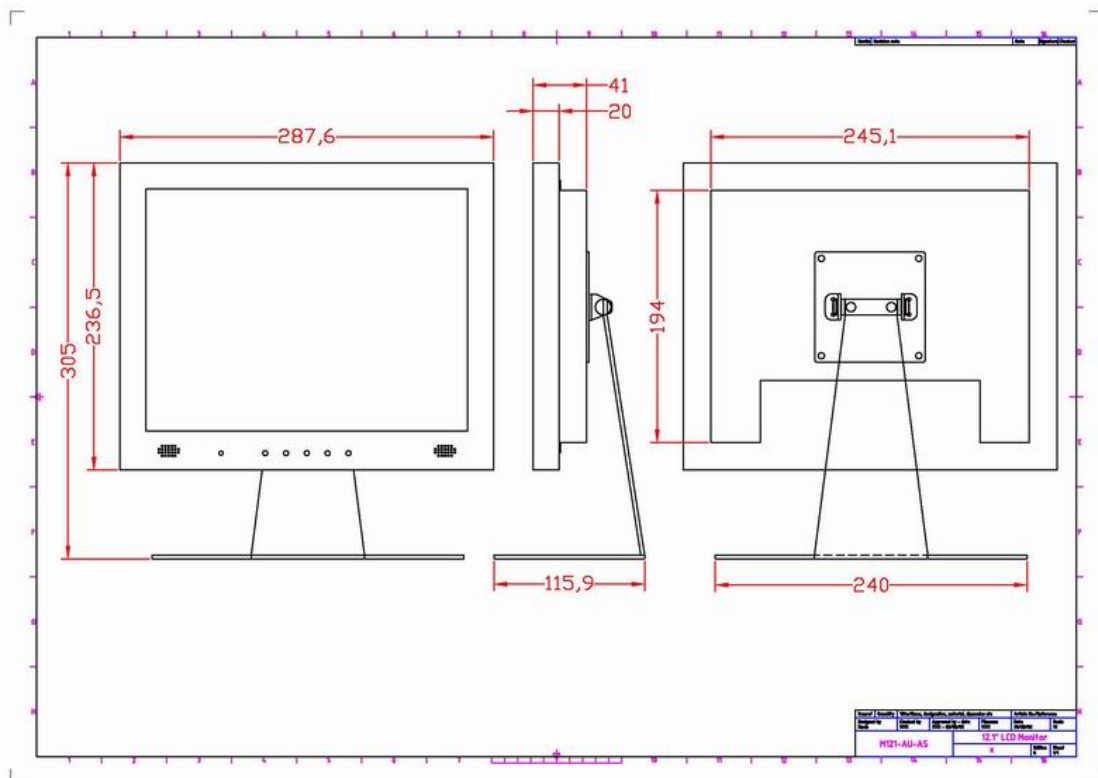

Industrial LCD Monitor YJE-M121-XXX Series

Features

- *High Contrast color TFT LCD display support resolution up to SVGA.*
- *Power management system conforms to VESA DPMS and EPA Energy Star Standards.*
- *Full consideration for touch screen installation and application.*
- *Universal Power adapter*
- *Support DDC1&DDC2B for Plug & Play compatibility.*
- *Advanced OSD control for picture quality adjustment.*
- *Detachable stand for wall-mounting application.*
- *Heavy duty Monitor with steel frame.*
- *Custom design by request.*

Product Specification

Model Name	YJE-M121-XXX
	YJE-M121-XXX
Panel Type	AU 12.1-inch LCD Panel
Active Display Area (mm)	246.0 (H) x 184.5 (V)
Pixel Pitch (mm)	0.3075 (H) x 0.3075 (V)
Number of Pixels	800 x 600
Contrast Ratio	500 : 1
Display Color	262,144 colors
Brightness (cd/m ²)	400 cd/m ²
Backlight	2 CCFL Backlight unit
Viewing Angle (CR>=10)	-70 ~ +70 (H) ; -50 ~ +60 (V)
Optical Rise Time / Fall Time	35 ms
Synchronization Range Horizontal / Vertical	31.5 ~ 68 KHz / 56 ~ 75 Hz
Recommended Resolution	800 x 600 @ 60Hz, 75Hz
Signal Connector	15 pin D-Sub
Front Control	Power ON / OFF with LED, Menu & Select / Up & value decrease Auto Adjust / Down / value increase / Source
OSD	Volume, Brightness, Contrast, Color-RGB, Auto Tune, H-Position, V-Position, Center, Frequency, Phase, Track, Text, / Graphics, Language, Recall, Save, Saturation, Hue,
Power Adapter	Universal AC 100V ~ 240V, 50 ~ 60Hz Input DC 12V, 4.0A Output, 48Watt MAX
Power Consumption	25 Watt Typical, Normal operation
Power Management	VESA DPMS Compliant
Plug & Play	Support DDC1&DDC2B for Plug & Play compatibility
Option Touch	Resistive ; Capacitive
Video Input	Option

Specification is subject to change without notice

Mechanical Drawing

Ordering Information:

YJE-M121-XXX (ABC)

A : 0 (Without stand) ; 1 (with stand) 2 (With Wall mount)

B : 0 (Stander) ; 1 (With Touch (USB)) ; 2 (With Touch (RS-232)) ; 3 (With protective lens)