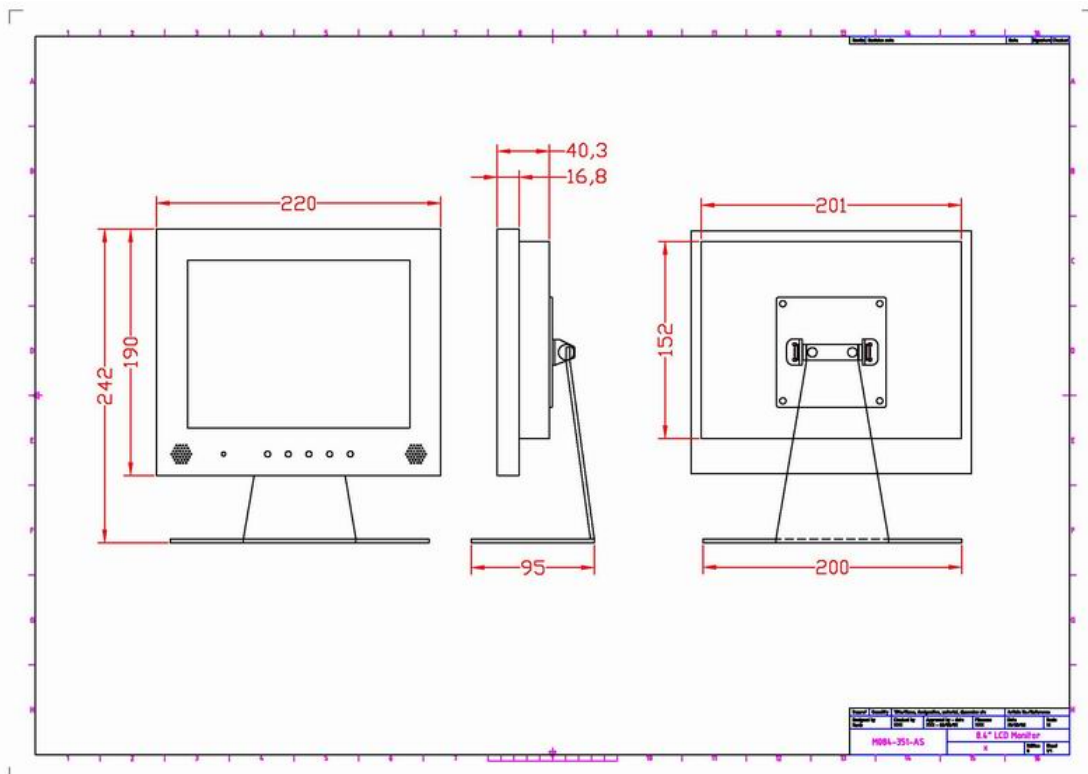

Product Specification

Model Name	YJE-M084A-XXX	YJE-M084L-XXX
Panel Type	AU 8.4-inch LCD Panel	
Active Display Area (mm)	170.4 (H) x 127.8 (V)	
Pixel Pitch (mm)	0.213 (H) x 0.213 (V)	
Number of Pixels	800 x 600	
Contrast Ratio	350 : 1	500 : 1
Display Color	262,144 colors	262,144 colors
Brightness (cd/m²)	350 cd/m²	220 cd/m²
Backlight	2 CCFL Backlight unit	1 CCFL Backlight unit
Viewing Angle (CR>=10)	-60 ~ +60 (H) ; -60 ~ +40 (V)	-60 ~ +60 (H) ; -60 ~ +40 (V)
Optical Rise Time / Fall Time	35 ms	35 ms
Synchronization Range Horizontal / Vertical	31.5 ~ 68 KHz / 56 ~ 75 Hz	
Recommended Resolution	800 x 600 @ 60Hz, 75Hz	
Signal Connector	15 pin D-Sub	
Front Control	Power ON / OFF with LED, Menu & Select / Up & value decrease Auto Adjust / Down / value increase / Source	
OSD	Volume, Brightness, Contrast, Color-RGB, Auto Tune, H-Position, V-Position, Center, Frequency, Phase, Track, Text, / Graphics, Language, Recall, Save, Saturation, Hue,	
Power Adapter	Universal AC 100V ~ 240V, 50 ~ 60Hz Input DC 12V, 4.0A Output, 48Watt MAX	
Power Consumption	28 Watt Typical, Normal operation	
Power Management	VESA DPMS Compliant	
Plug & Play	Support DDC1&DDC2B for Plug & Play compatibility	
Option Touch	Resistive ; Capacitive	
Video Input	Option	

Specification is subject to change without notice

Mechanical Drawing:

Ordering Information:

YJE-M084A-XXX / YJE-084L-XXX (ABC)

A : 0 (Without stand) ; 1 (with stand) 2 (With Wall mount)

B : 0 (Stander) ; 1 (With Touch (USB)) ; 2 (With Touch (RS-232)) ; 3 (With protective lens)

C : 0 (VGA Only with Audio) ; 1 (with Video input) 2 (With Media player kits)

We do what your need.....